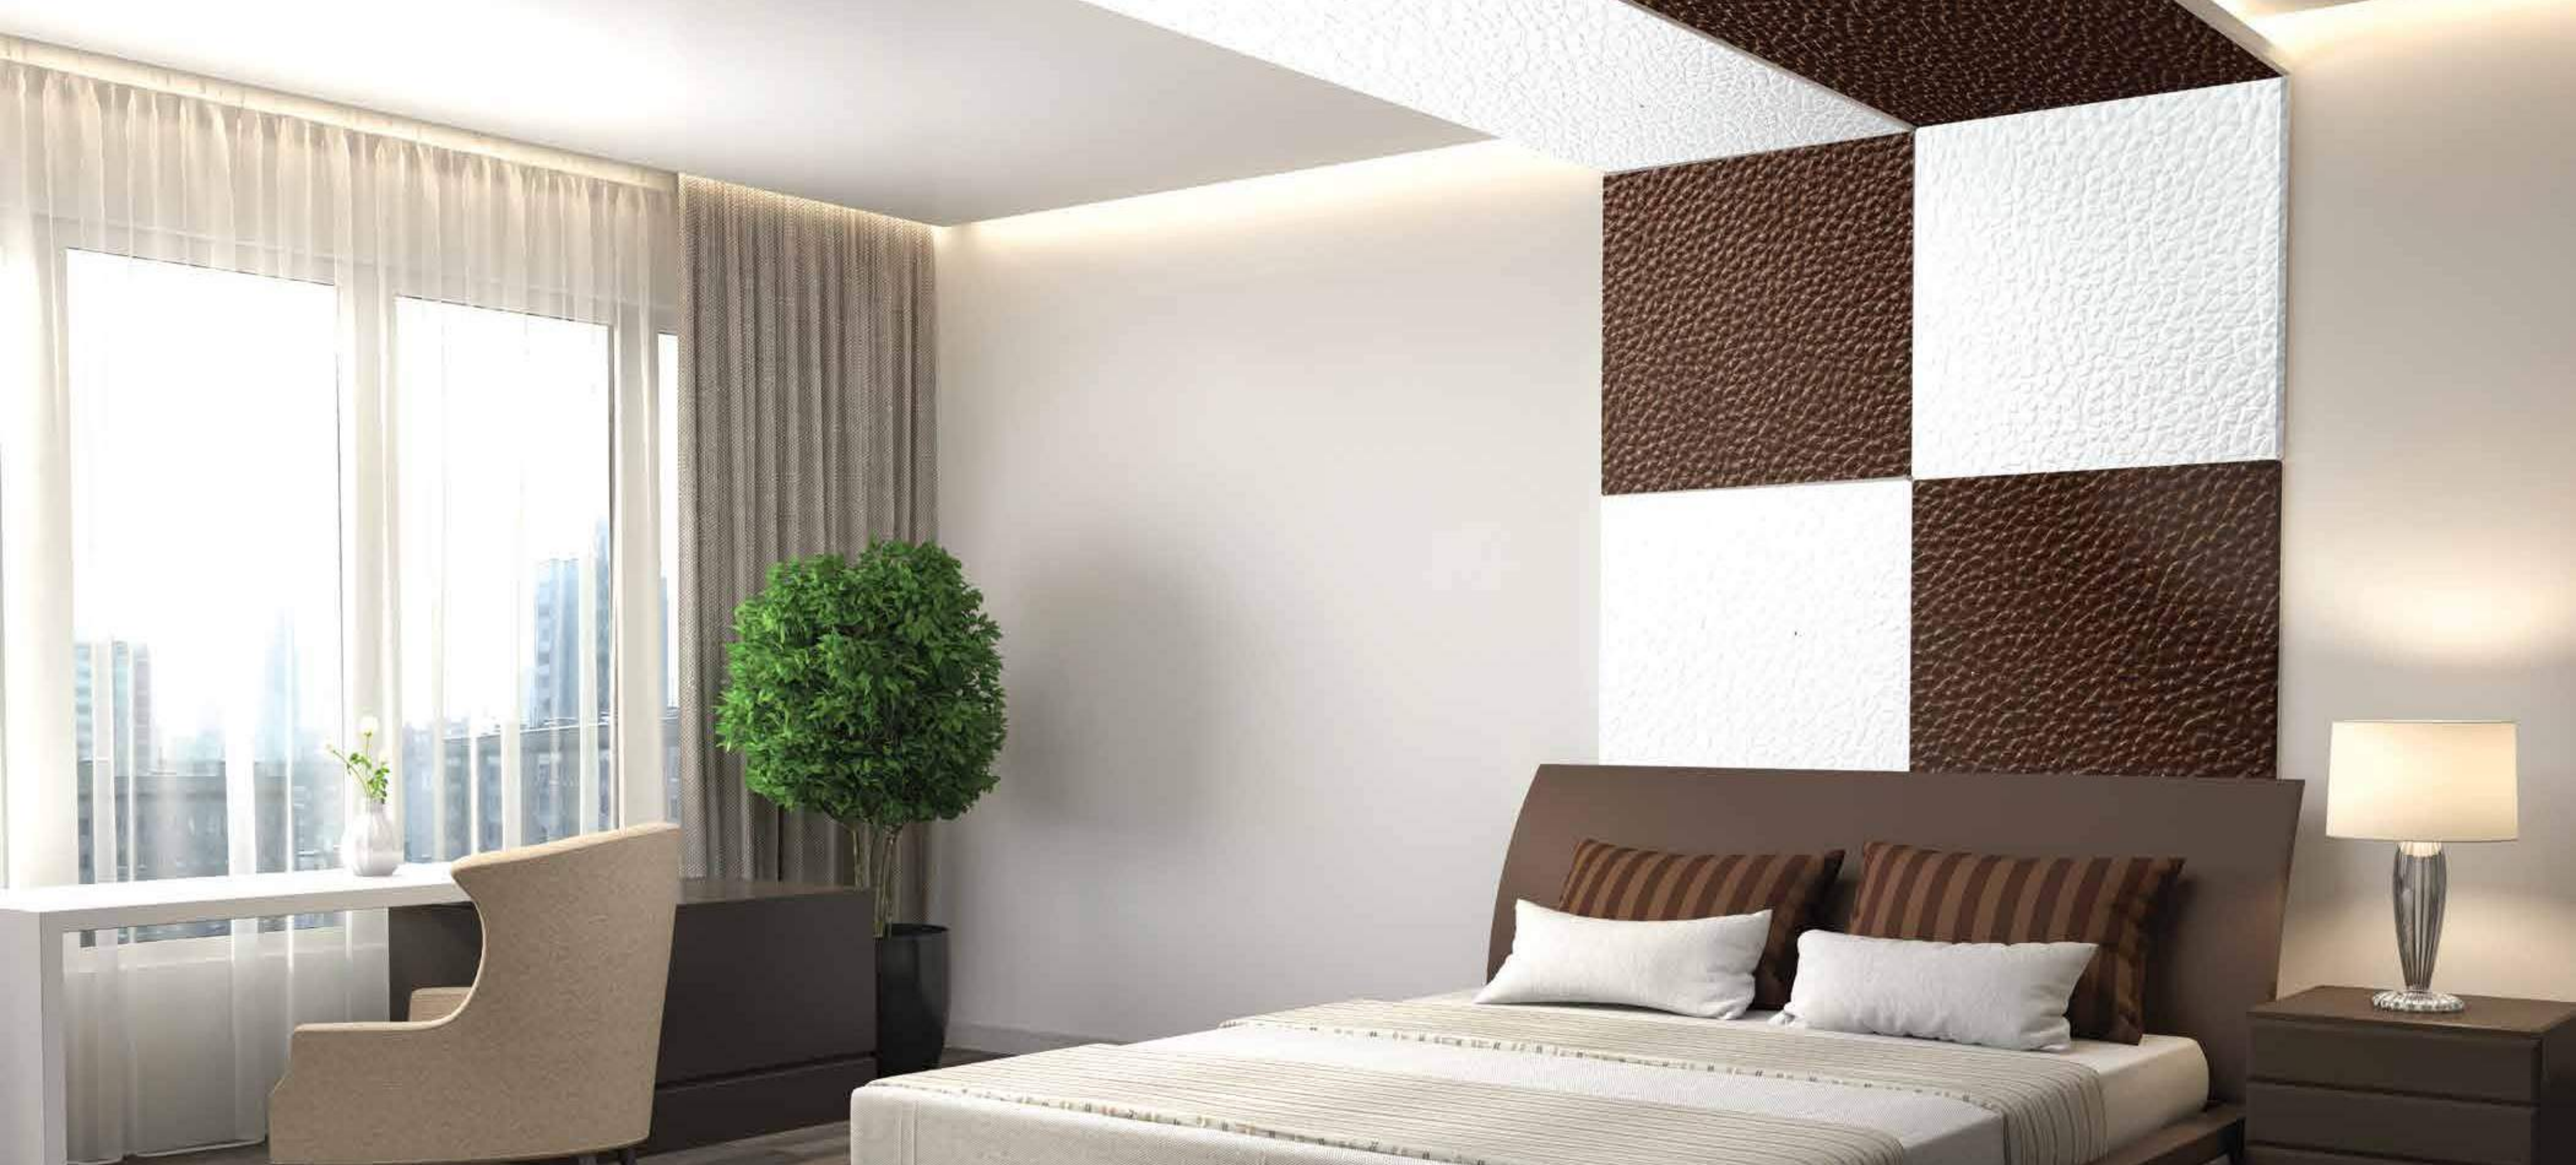

MGD 409

MGD 410