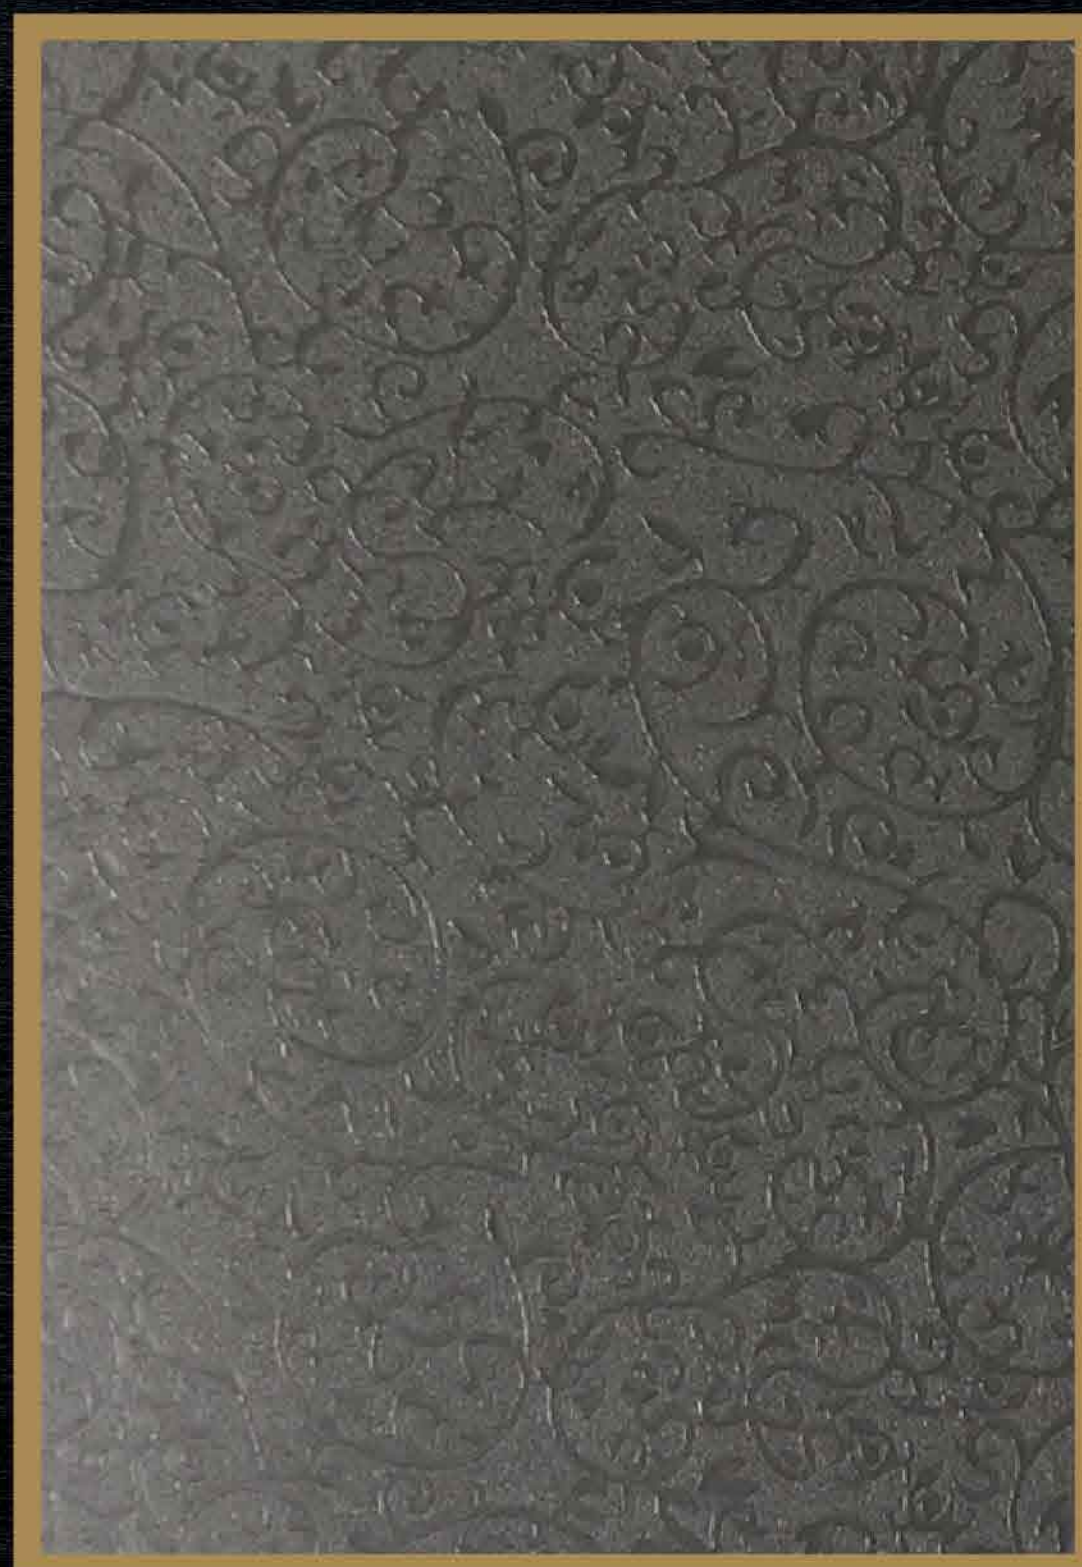

Sagittarius is the 9th Sign of the Zodiac. Truth seekers, adventurers, lovers of travel, Sagittarius individuals are fun loving and a good company. Quite like Sagittarius, **Meraki** is straight forward, intellectual, philosophical, inclusive and adventurous.