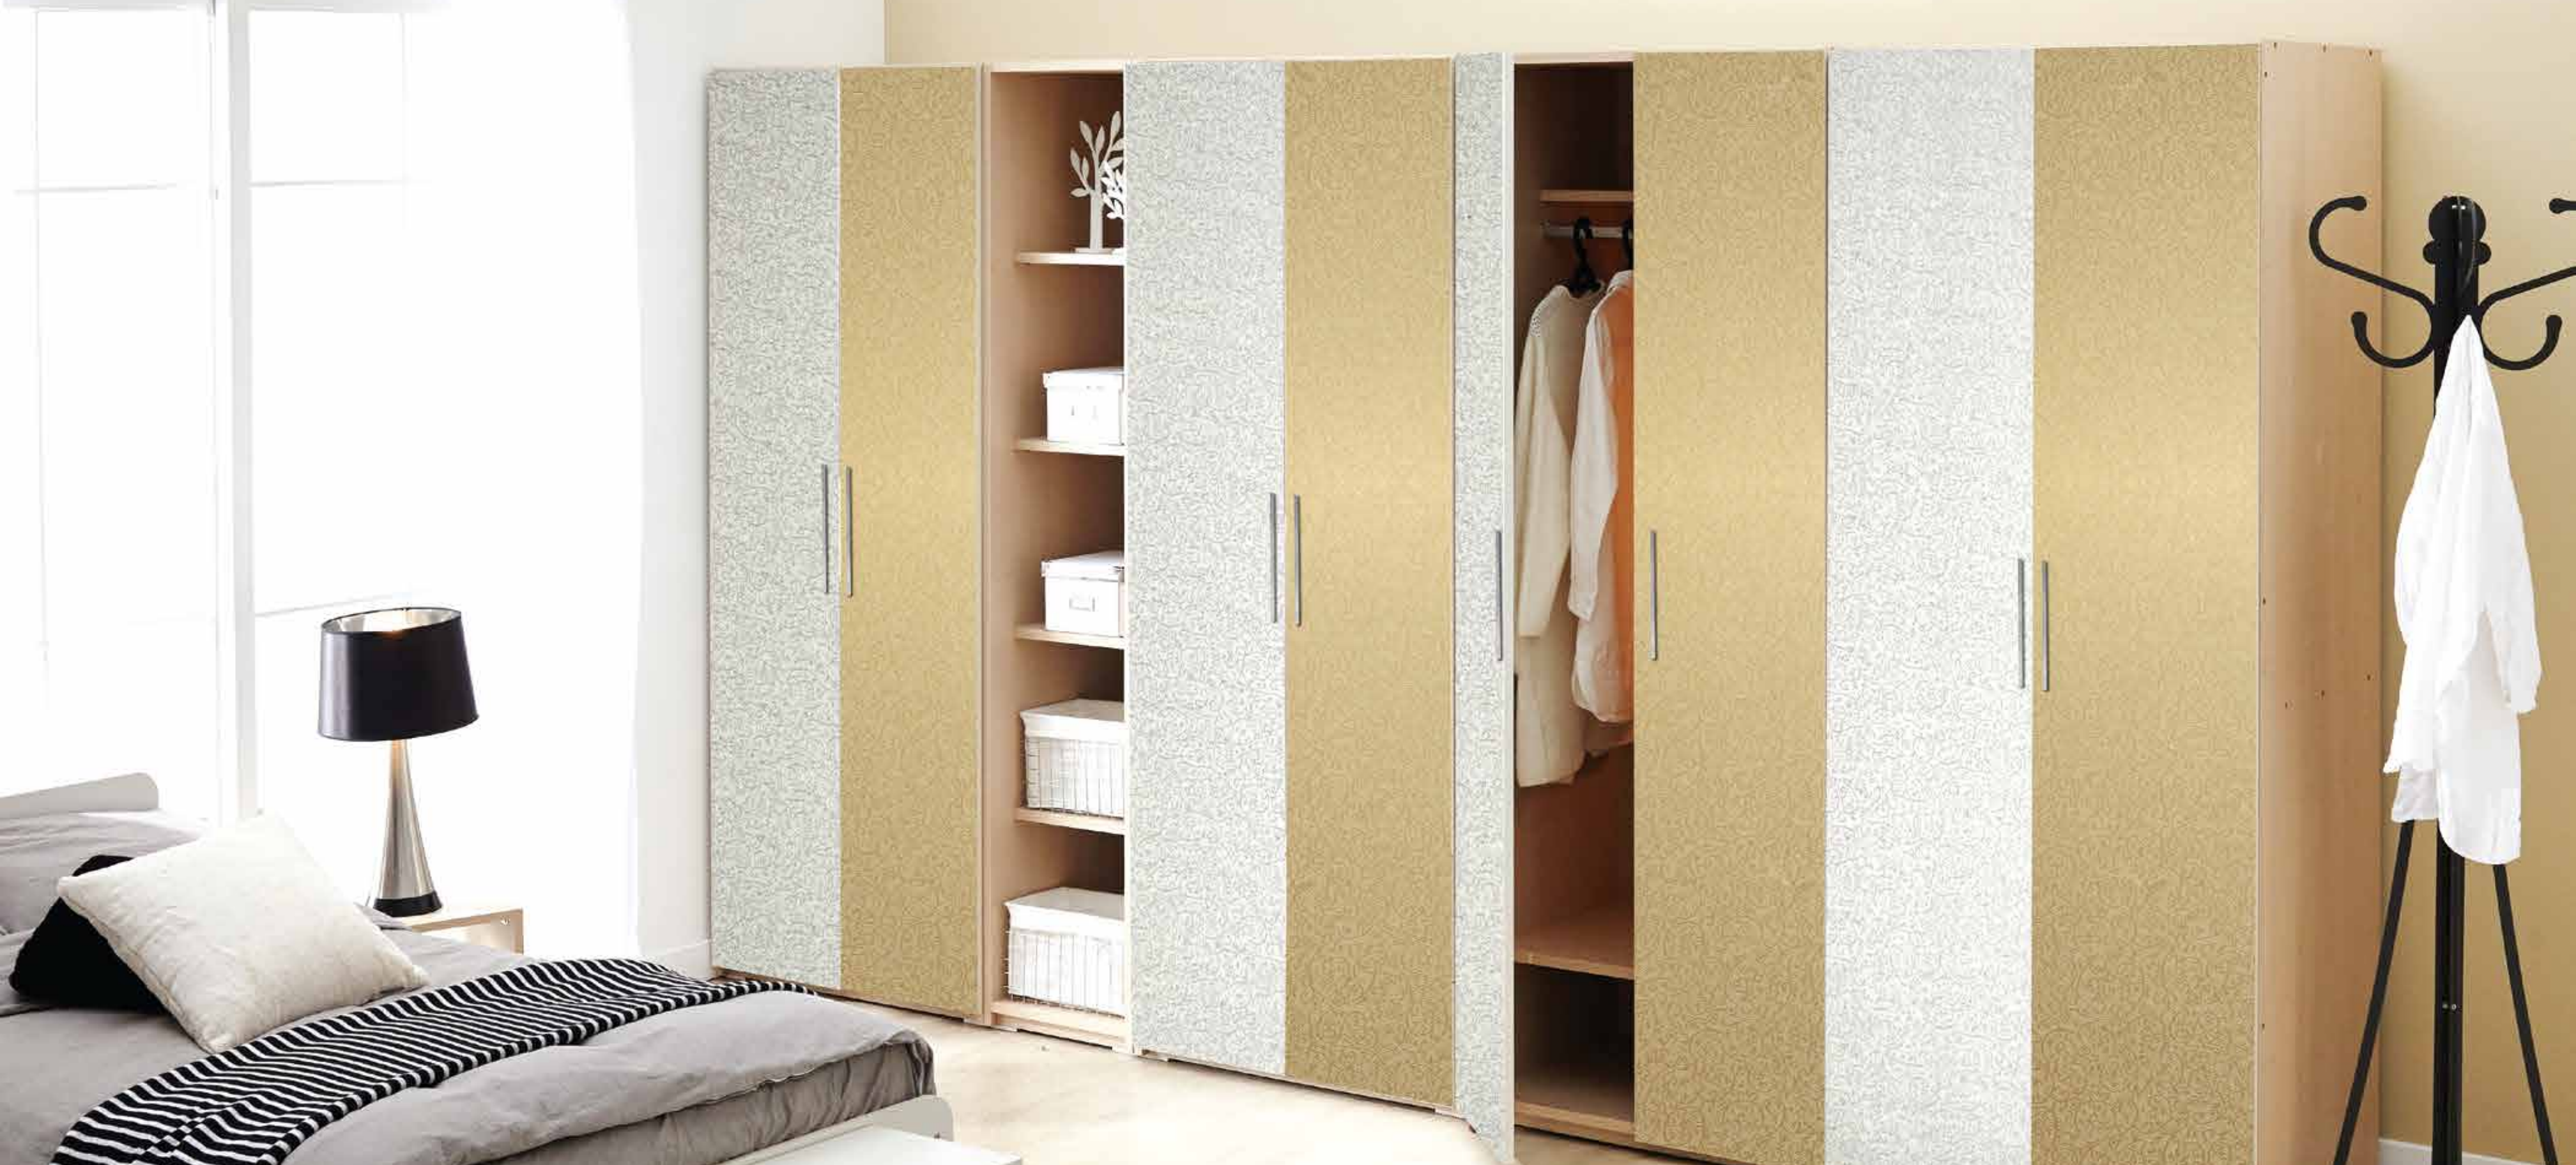

MGD 404

MGD 405

MGD 406